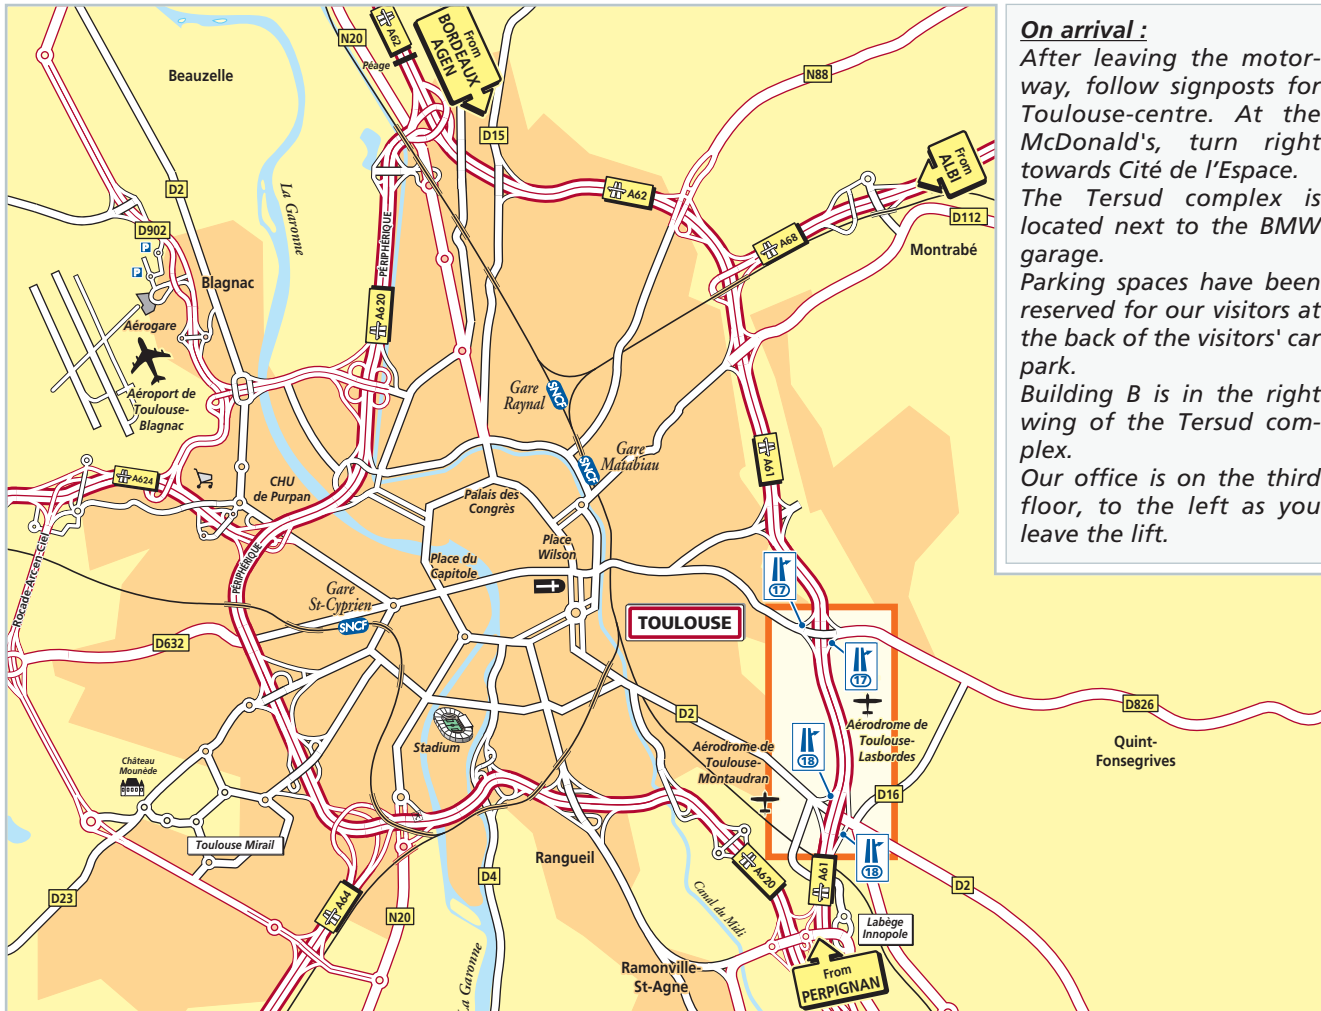

Take the A62 Towards TOULOUSE. Proceed along the A61 towards LABÈGE INNOPOLE/CARCASSONNE. Exit at Junction 18 (LABÈGE/REVEL/ST-ORENS), and turn right onto the D2/ROUTE DE REVEL, and then right again into AVENUE MARCEL DASSAULT (then refer to detail map).

■ **From ALBI : (B)**

Take the A68 towards TOULOUSE. Proceed along the A61 towards LABÈGE INNOPOLE/CARCASSONNE. Exit at Junction 18 LABÈGE/REVEL/ST-ORENS, and turn right onto the D2/ROUTE DE REVEL, and then right again into AVENUE MARCEL DASSAULT (then refer to detail map).

■ **From PERPIGNAN : (C)**

Take the A9 and then the A61 towards TOULOUSE. Follow the A61 towards A62/ BORDEAUX. Exit at Junction 18 (LABÈGE/ REVEL/ST-ORENS), and turn left onto the D2/ROUTE DE REVEL, and then right into AVENUE MARCEL DASSAULT (then refer to detail map).

■ **From TOULOUSE-BLAGNAC AIRPORT : (D)**

Take the A624 towards PÉRIPHÉRIQUE/ RANGUEIL, and then proceed along the A620. Take the A61 towards A62/ BORDEAUX. Exit at Junction 18 (LABÈGE /REVEL/ST-ORENS), and turn left onto the D2/ROUTE DE REVEL, and then right into AVENUE MARCEL DASSAULT (then refer to detail map).