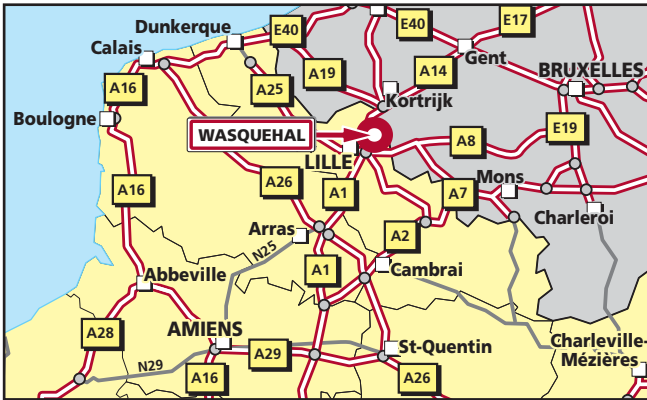

### ■ FROM PARIS/C.D.G AIRPORT : (A)

Take the A1 following LILLE, then take the East ring road towards Tourcoing/Gand. Take the N356 towards TOURCOING/GAND then come off at exit 11 DUNKERQUE/ROUBAIX/TOURCOING-CENTRE/CROIX/WASQUEHAL.

► Come off at exit 7a WASQUEHAL/CROIX, at the roundabout turn left on AVENUE DU GRAND COTTIGNIES, then right at the next roundabout (see detailed map from here).

### ■ FROM CALAIS : (B)

Take the A16 following DUNKERQUE. Take the N225 then A25 towards Lille. Take exit 7 ROUBAIX/TOURCOING/GENT (GAND)/LOMME. Follow the N352 towards ROUBAIX/TOURCOING, go under the A22 and come off at exit D65 WASQUEHAL/CROIX. At the roundabout turn left on AVENUE DU GRAND COTTIGNIES, then right at the next roundabout (see detailed map from here).

### ■ FROM TOURNAI : (D)

Join the A27 following LILLE then take exit 2 VILLENEUVE D'ASQ/ROUBAIX/TOURCOING. Follow TOURCOING/GAND on the N227 then continue on the N356. Take exit 11 DUNKERQUE/ROUBAIX/TOURCOING-CENTRE/CROIX/WASQUEHAL. Then follow ►.