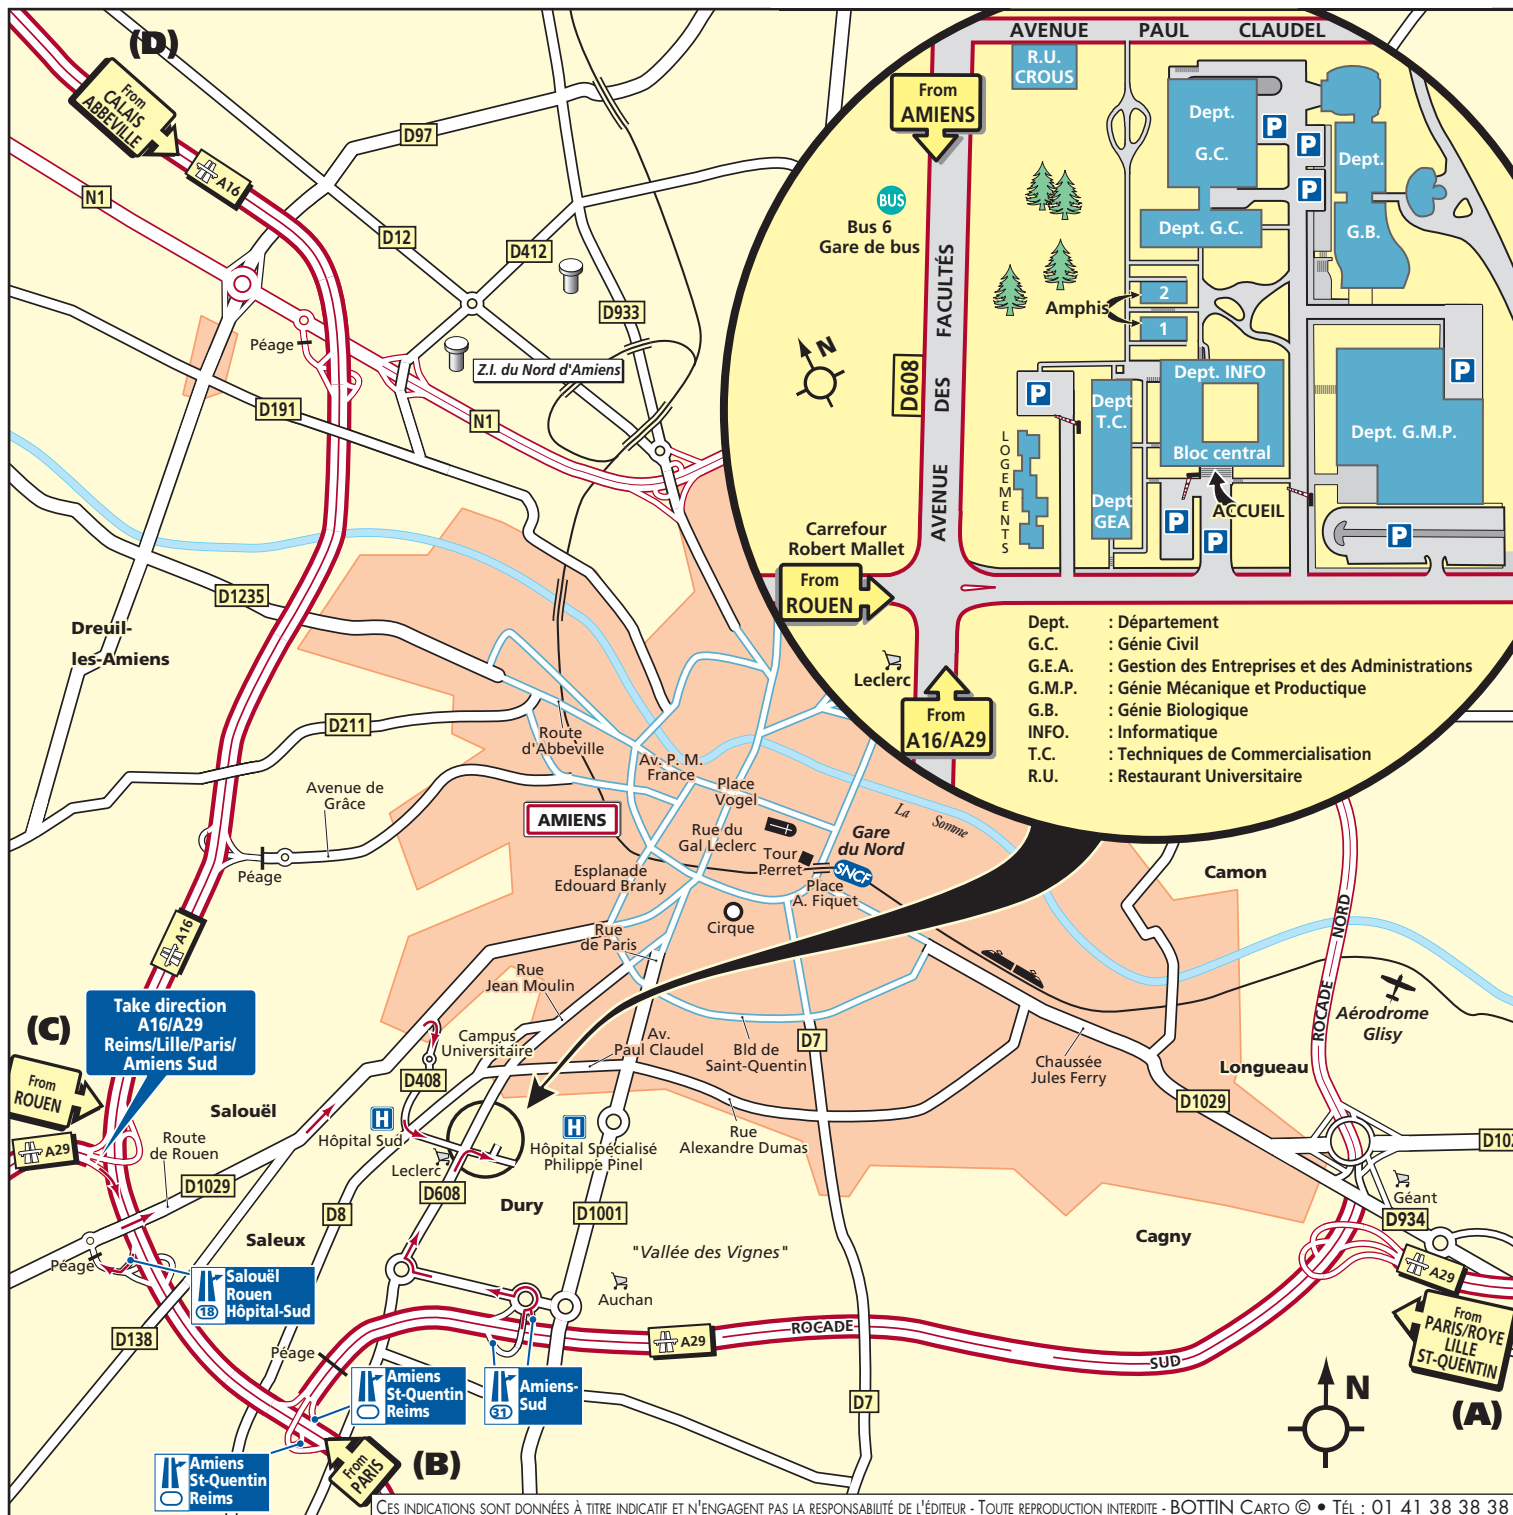

Dept.	: Département
G.C.	: Génie Civil
G.E.A.	: Gestion des Entreprises et des Administrations
G.M.P.	: Génie Mécanique et Productique
G.B.	: Génie Biologique
INFO.	: Informatique
T.C.	: Techniques de Commercialisation
R.U.	: Restaurant Universitaire